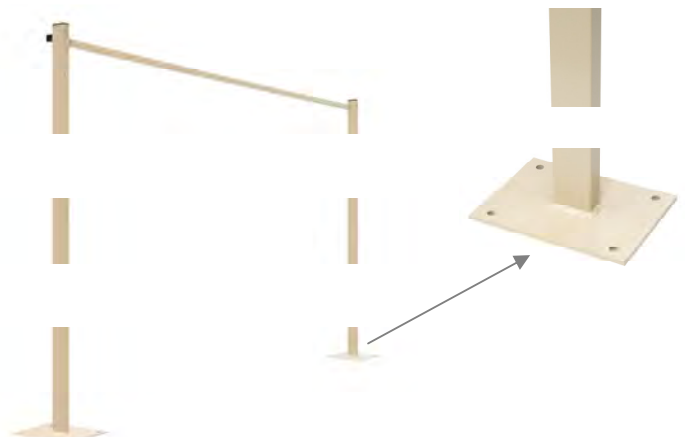

GROUND MOUNT KIT

Suitable for in ground installations

Available in 1.3m, 2.4m & 3.3m lengths

Ground Mount Kit dimensions:
2430mmW x 2370mmH.
Fixing points are 2400mm C-C.
Depth will vary according to Fold Down model selected.

GROUND MOUNT KIT PLATED

Suitable for hard surface fixing i.e. cement slab or decking (if structurally suitable).

Available in 1.3m, 2.4m & 3.3m lengths

Plated Ground Mount Kit dimensions:
2500mmW x 150mmD x 1860mmH.
Post Plate dimensions: 100mmW x 150mmL x 6mm.
Fixings required: 2 x M6 x 40mm (min length) Anchor bolts for each plated Post.
Refer to Manufacturer's TDS for further information.