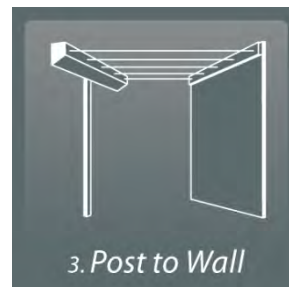

Post to Wall Cabinet Post* x 1 Mounting Bar x 1 Ground Socket* (optional) x 1 Ground socket to be used only if post is to be removable.