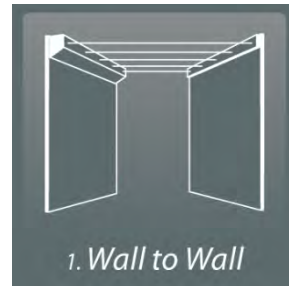

AUSTRAL RETRACTAWAY 40 or 50 INSTALLATION OPTIONS

Wall to Wall Cabinet only