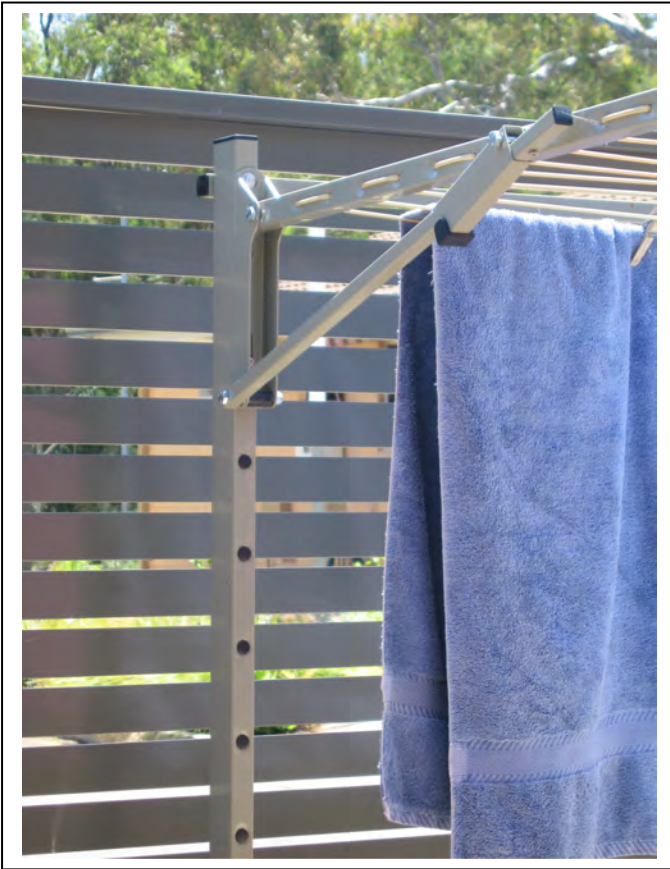

FOLD DOWN GROUND MOUNT KIT OPTIONS