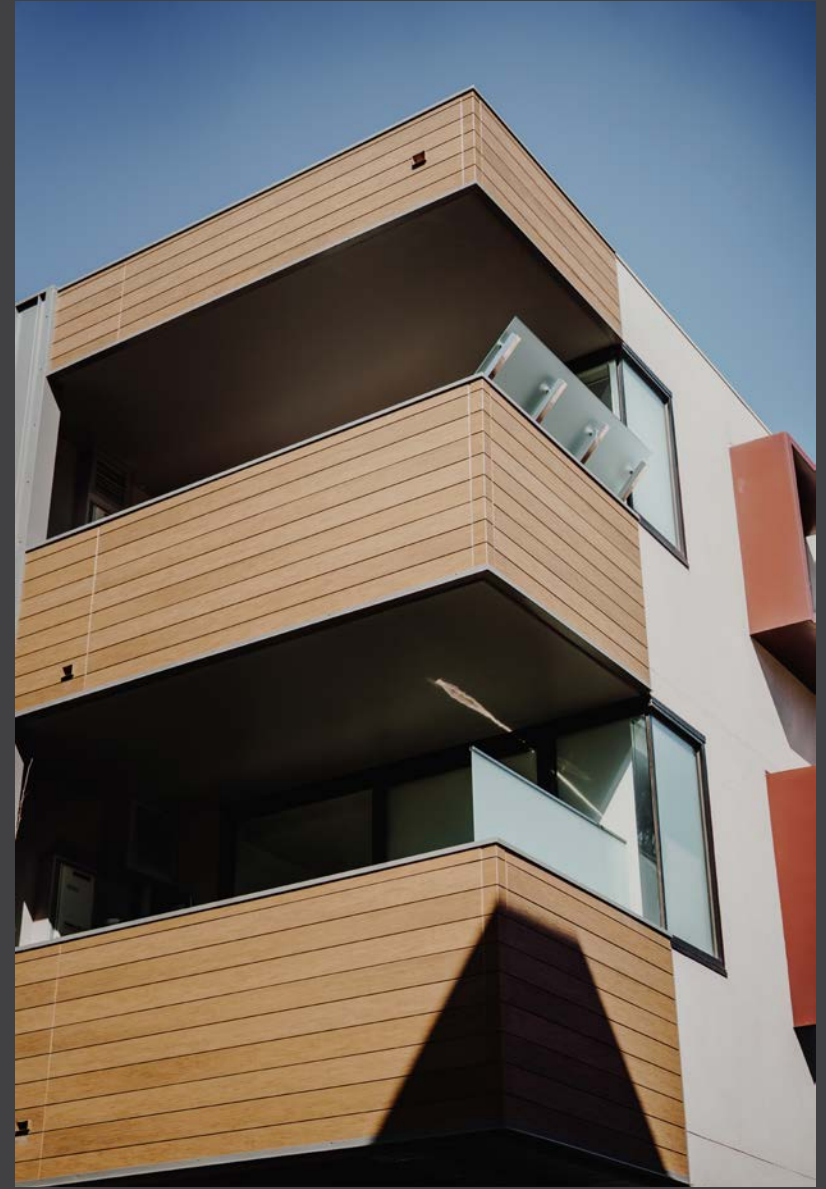

**SCARBOROUGH WEATHERBOARDS**

TERRITORY // SAVANNA // MIST  
HALLS HEAD, WA

SAVANNA Mist

BARESTONE  
RAINFORST HOUSE, QLD

Architect: Dave Andren. Builder: Benchmark Building Projects.

Difficult site challenges overcome in a bushfire zone.

**BARESTONE**

BARESTONE  
NARANDERRA, NSW

Building Design: Sewell Design.

Respecting  
heritage & blending  
with the natural environment  
BARESTONE

TERRITORY // WOODLANDS // TEAK  
RICHMOND, VIC

WOODLANDS // TEAK