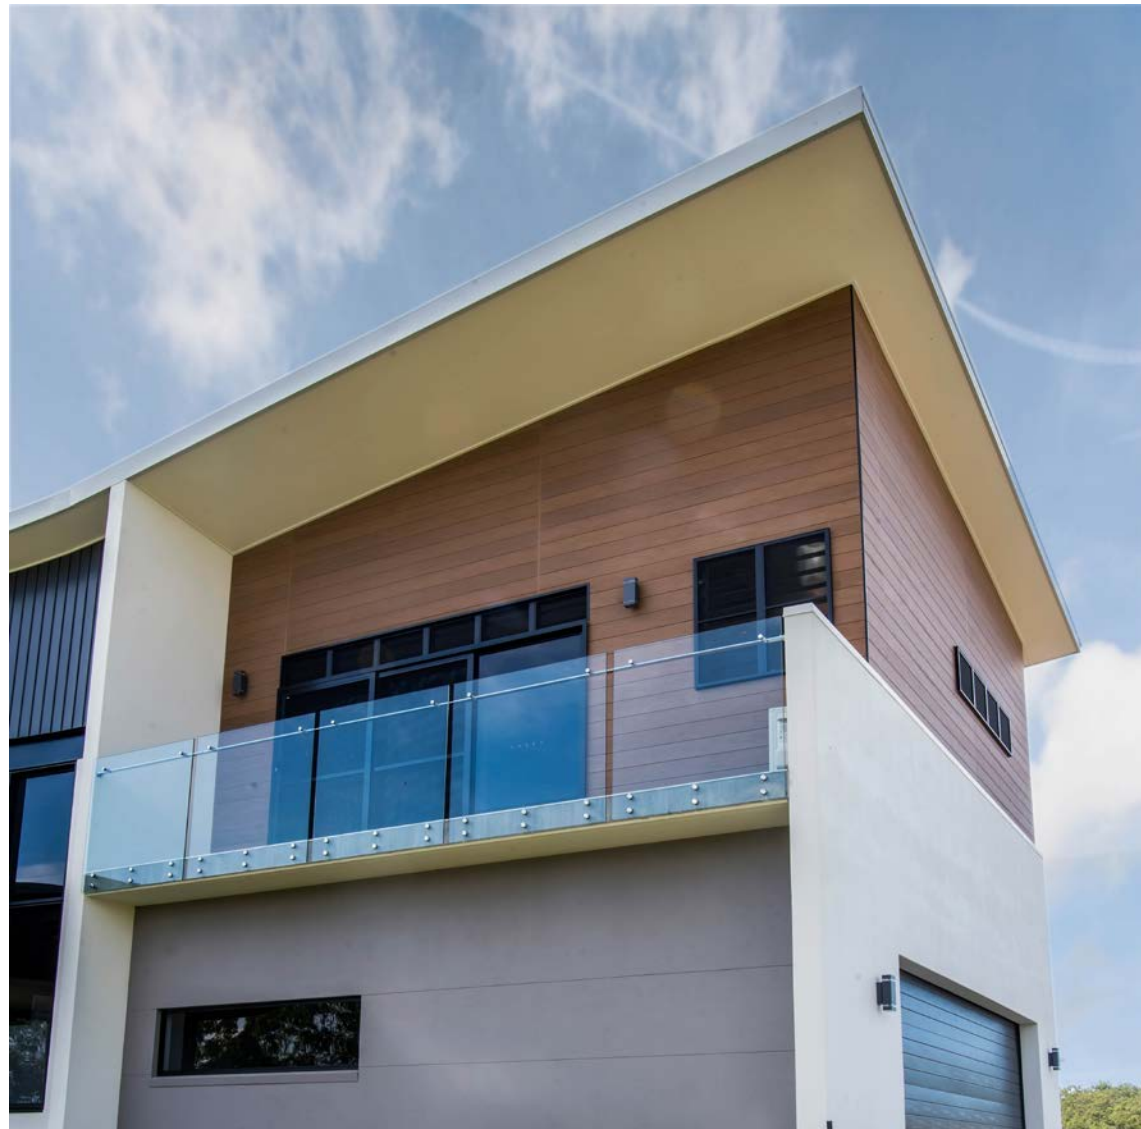

Building Design: Tempus Design Studio. Photography: Liz Andrews Photography and Design.
Builder: Executive Living Homes.

**BARESTONE
WOODLANDS // TEAK**