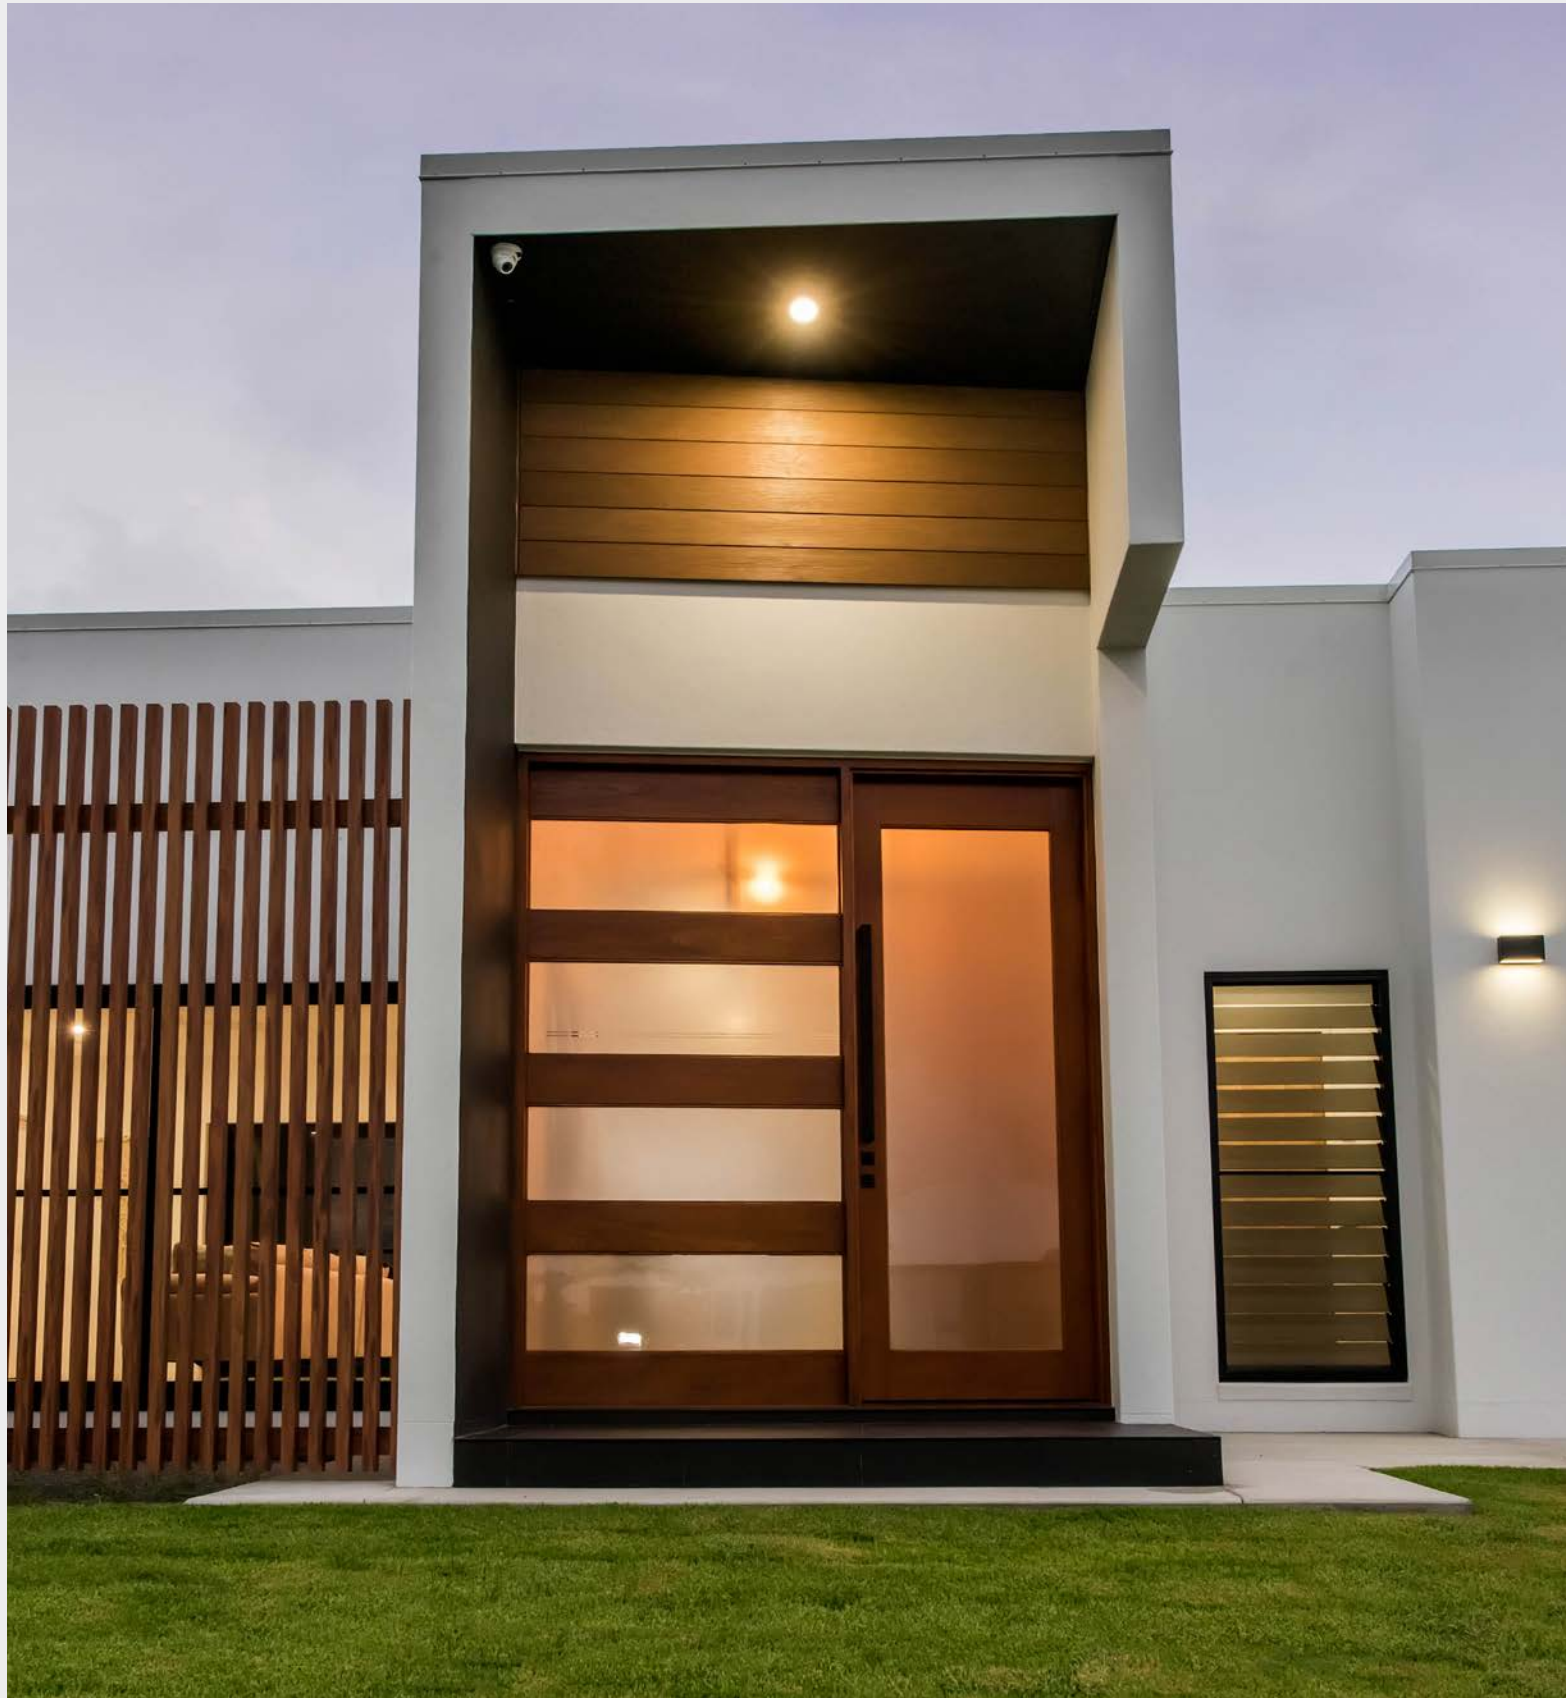

Building Design: Tempus Design Studio. Photography: Liz Andrews Photography and Design. Builder: Executive Living Homes.