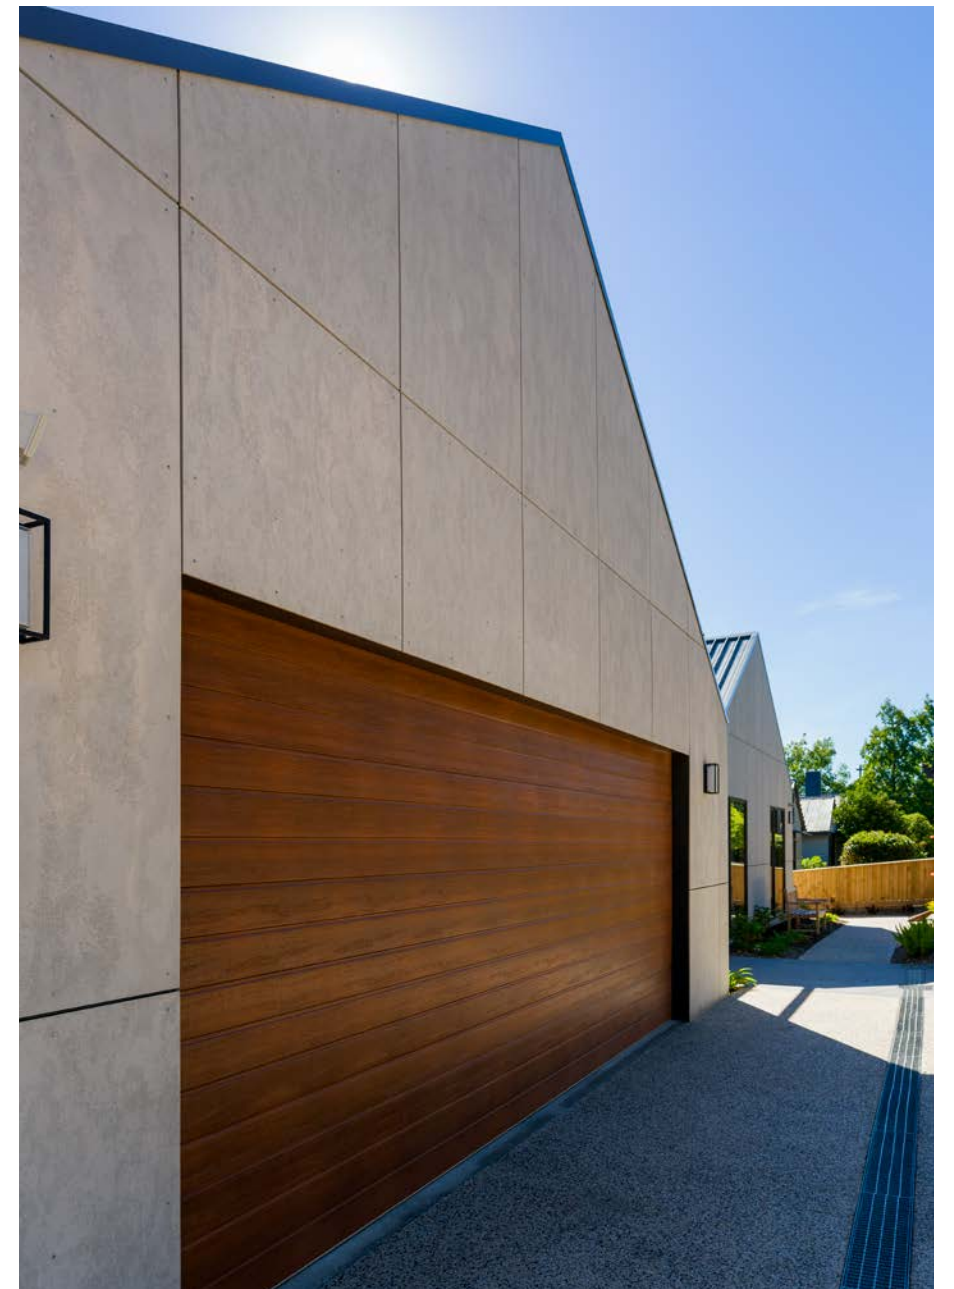

Good
design
matters
BARESTONE