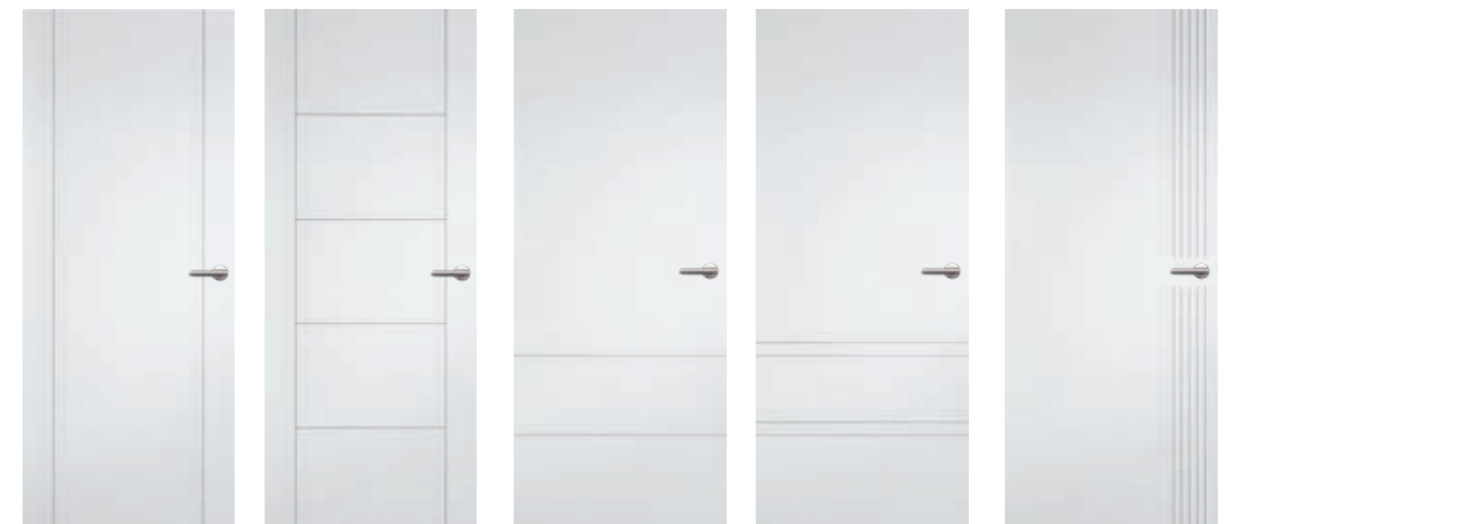

DECO 11S

DECO 13S

DECO 14S

DECO 15S

DECO 16S