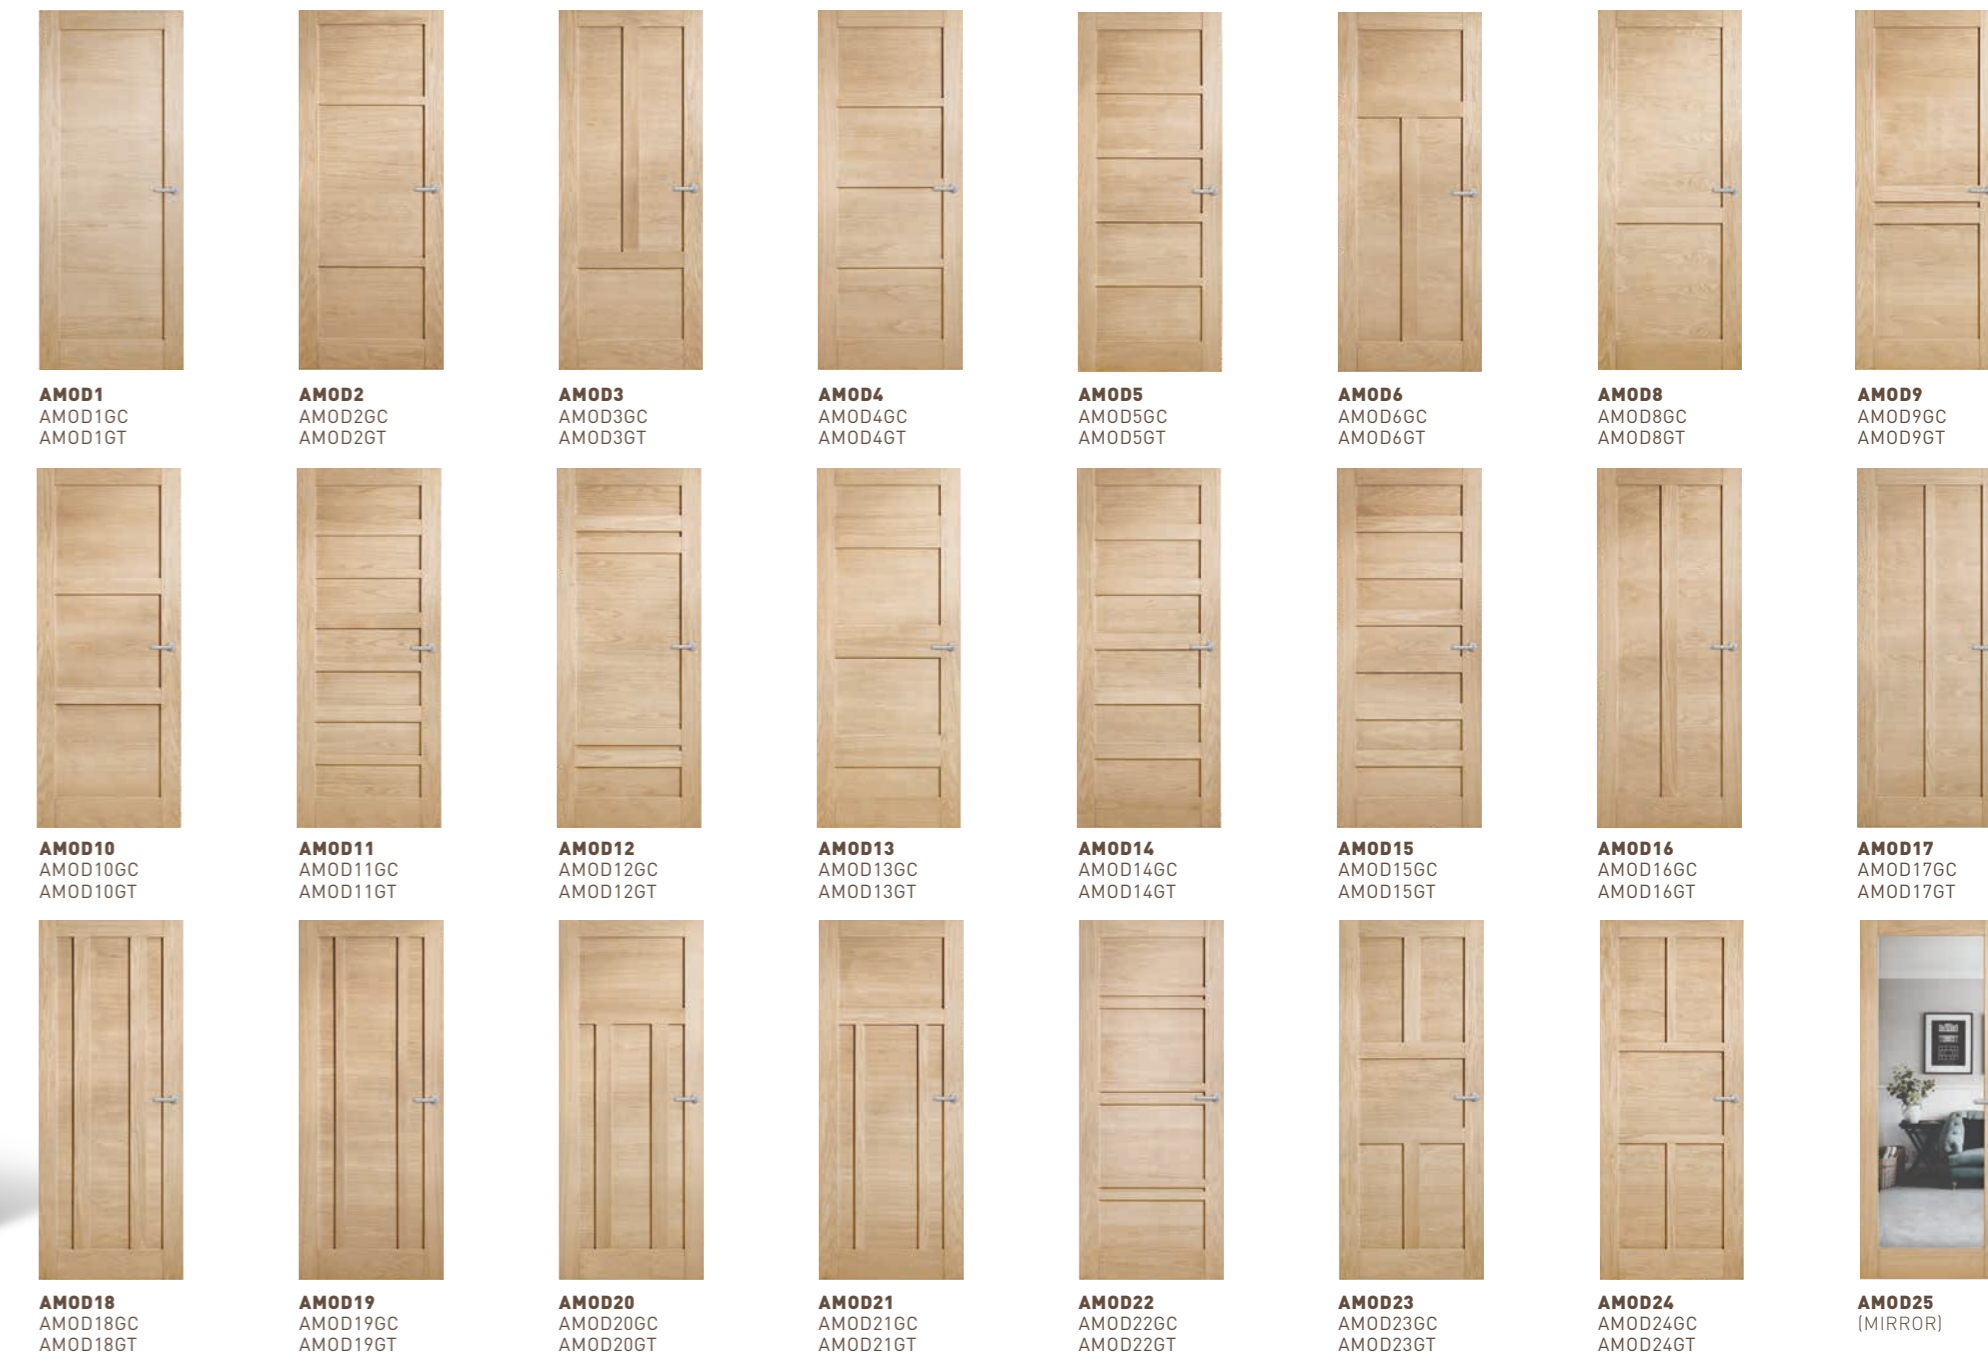

Moda White Oak door styles available in solid infill, clear glass and translucent glass.