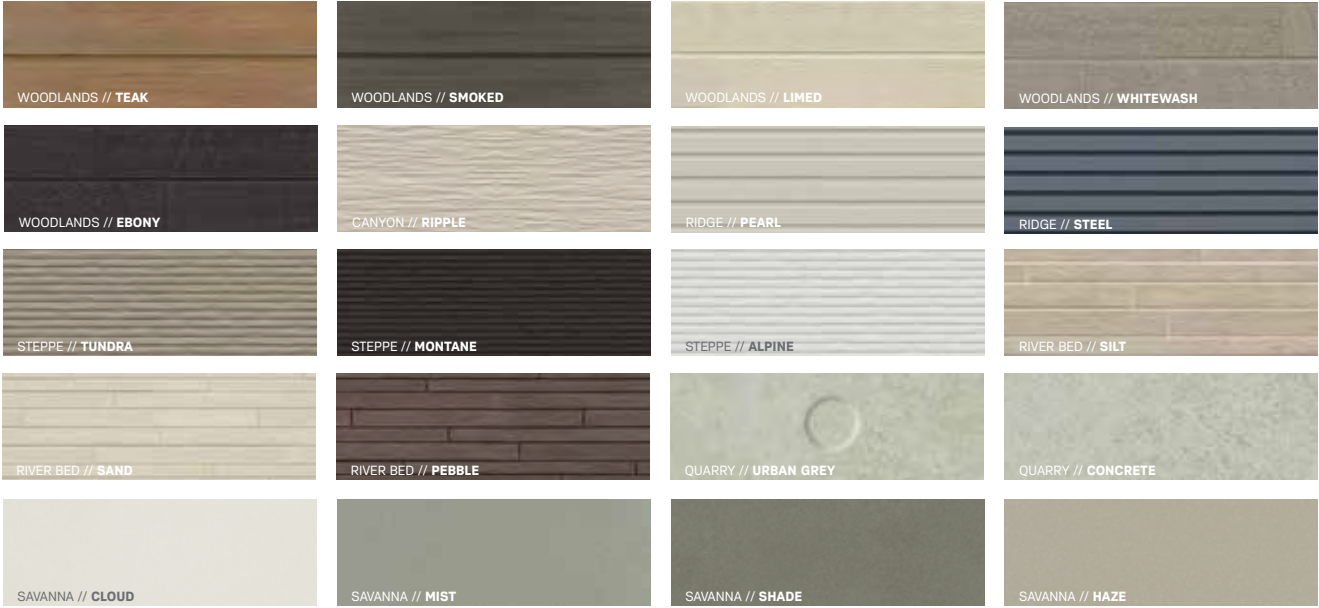

Your life never stops changing. Redefine your Territory to match your life.

External Horizontal System Overview

SAVANNA // CLOUD

QUARRY // URBAN GREY

TERRITORY

C E M I N T E L[®]

Territory (All colours)

Type of Building	Residential – BCA Classes 1 & 10 Commercial & Other – BCA Classes 2-9	• •
Where Used	Internal External	• •
Application	Façades & Cladding Internal Linings Eaves & Soffits Flooring & Decking	• • • •
Finish	Prefinished Pre-Primed	• •
Jointing Options	Express Visible Concealed (minimal visibility)	• • •
Installation Format	Horizontal Vertical	• •
Dimensions (mm)	Width x Length x Thickness	470 x 3030 x 16mm (overall) 455 x 3033 x 16mm (effective coverage)

WHY TERRITORY?

Prefinished panels are available in a variety of colours and simulated textures.

Minimal ongoing maintenance required. Simple clip fixing system that **goes together like Meccano[®]** from the starter strip.

Choice of simple aluminium or colour matched, preformed **corners** to suit your desired aesthetic.