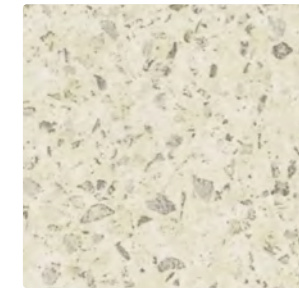

Benchtop features **Laminex Pure Mineralstone II** and cabinetry is **Laminex Green Slate**.

Fresh Snow
N DG

Pure Mineralstone II
N DG

New Ash Dust
N

Peacestone
N

Natural Quartz
N

Sand Pebble
N

Brook Pebble
N