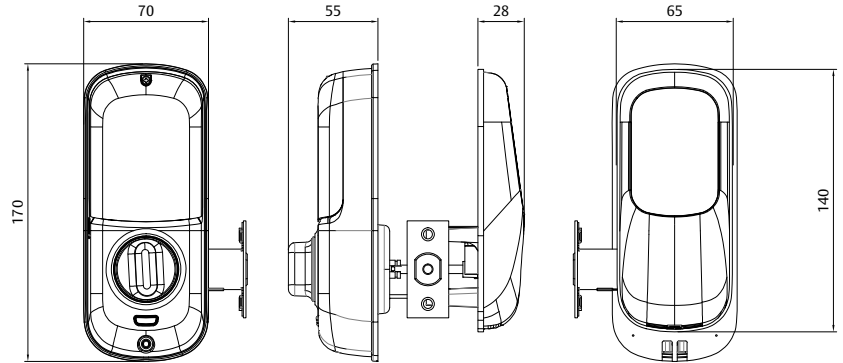

Wireless Network

ZigBee HA1.2 wireless network modules can integrate this product with building automation systems.

Emergency Power Supply

When the batteries are completely flat, you can easily supply emergency power to the lock with a standard 9V battery.

Pin Codes

One master pin code and 250 user pin codes.

Door Thickness

32mm to 50mm.

Voice Guided Programming

Will audibly provide step by step programming instructions.

Retrofitable

Fits majority of doors with 54mm hole.

Low Battery Warning

When battery power is below 30%, the low battery icon will begin flashing. *Batteries included.

Tapered Bolt

For ease of alignment to strike.