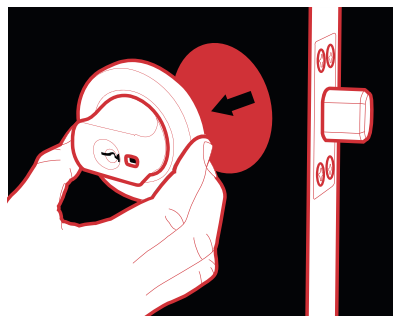

Illuminated Touch Screen Keypad

The touch screen keypad has no mechanical buttons which means no trace of your secret pin code.

Pin Code Allowance

One master pin code will manage up to 250 user codes when used with a wireless network module or 25 user codes when not networked.

Voice Guided Programming

Voice Guided Programming will audibly provide step by step programming instructions.

One Touch Locking

Conveniently lock your door by simply touching the keypad or use the automatic locking function.

Retrofitable

Fits majority of doors with 54mm hole.

Product Details

Backset	Adjustable 60mm to 70mm
Back Plate	Hardened steel
Bolt	Zinc alloy 25mm projection
Description	Lockwood Keyless Wireless Digital Deadbolt
External thick doors	Rubber weather resistant gasket (37mm - 50mm)
Finish	Satin Chrome (SC)
Front & Back Escutcheon	High purity zinc alloy
Installation	25mm latch hole and 54mm lock hole
Internal thin doors	Plasti gasket (32mm -36mm)
Part Number	LKDDBW/SC/ZB -Lockwood Keyless Wireless Digital Deadbolt ZigBee

Keyless Wireless Digital Deadbolt

Low Battery Warning

When battery power is below 30%, the low battery icon will begin flashing.

Emergency Battery Terminals

In the event of your battery going flat there is a 9V battery terminal that will prevent you from being locked out.