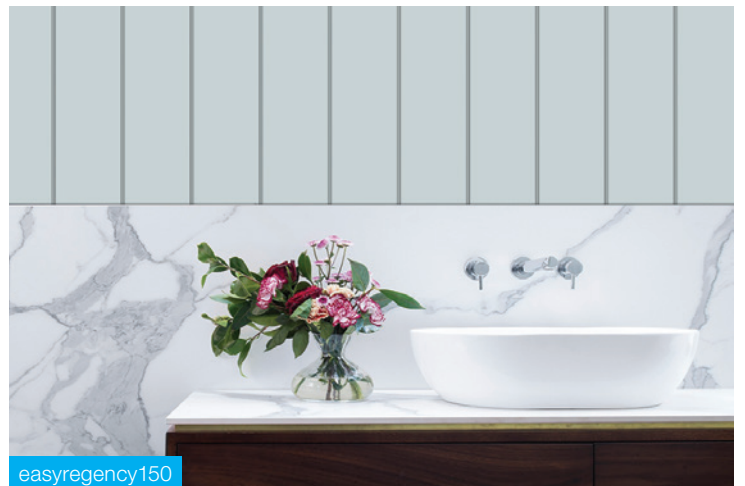

Primed, Ready to Paint

Supplied Raw or with Lacquer Finished Applied

wet area

wet areas. inside and out

Recommended for high-moisture interior spaces like bathrooms, laundries and kitchens, and semi-external (undercover) walls and ceilings. Durable, versatile, made from 9.5mm reconstituted hardwood, and available in a wide range of profile finishes. It's extremely hardy and looks good too.