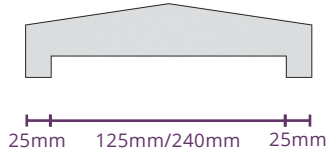

KEYSTONE INDUSTRIES™

FENCE CAPPING SELECTION

Fence Capping Victorian

FC-VIC

Standard sizes:
125mm/240mm.
Custom size available on request.

Fence Capping Edwardian

FC-EDW

Standard sizes:
125mm/240mm.
Custom size available on request.

Fence Capping Georgian

FC-GOR

Standard sizes:
125mm/240mm.
Custom size available on request.

Fence Capping Plain

FC-PLN

Standard sizes:
125mm/240mm.
Custom size available on request.

70mm

Fence Capping French

FC-FRE

Standard sizes:
240mm.
Custom size available on request.

180mm

Fence Capping French Modern

FC-FM

Standard sizes:
240mm.
Custom size available on request.

180mm

ADDRESS