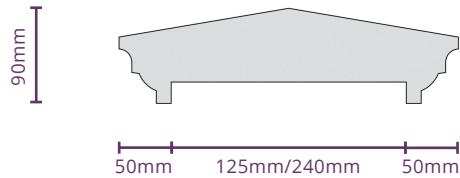

KEYSTONE INDUSTRIES™

FENCE CAPPING SELECTION

Fence Capping Victorian

FC-VIC

Standard sizes:
125mm/240mm.
Custom size available on request.

Fence Capping Edwardian

FC-EDW

Standard sizes:
125mm/240mm.
Custom size available on request.

Fence Capping Georgian

FC-GOR

Standard sizes:
125mm/240mm.
Custom size available on request.

Fence Capping Plain

FC-PLN

Standard sizes:
125mm/240mm.
Custom size available on request.

70mm

Fence Capping French

FC-FRE

Standard sizes:
240mm.
Custom size available on request.

180mm

Fence Capping French Modern

FC-FM

Standard sizes:
240mm.
Custom size available on request.

180mm

ADDRESS