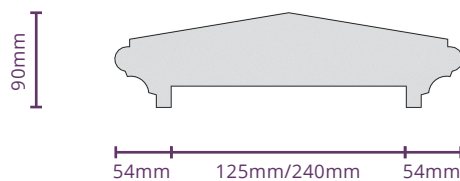

KEYSTONE INDUSTRIES™

FENCE CAPPING SELECTION

Fence Capping Victorian

FC-VIC

Standard sizes:
125mm/240mm.
Custom size available on request.

Fence Capping Edwardian

FC-EDW

Standard sizes:
125mm/240mm.
Custom size available on request.

Fence Capping Georgian

FC-GOR

Standard sizes:
125mm/240mm.
Custom size available on request.

Fence Capping Plain

FC-PLN

Standard sizes:
125mm/240mm.
Custom size available on request.

70mm

Fence Capping French

FC-FRE

Standard sizes:
240mm.
Custom size available on request.

180mm

Fence Capping French Modern

FC-FM

Standard sizes:
240mm.
Custom size available on request.

180mm

ADDRESS