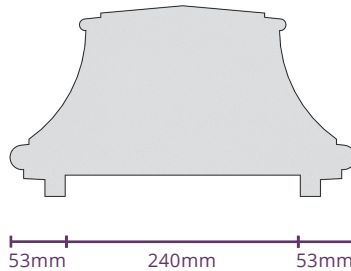

KEYSTONE INDUSTRIES™

FENCE CAPPING SELECTION

Fence Capping Victorian

FC-VIC

Standard sizes:
125mm/240mm.
Custom size available on request.

Fence Capping Edwardian

FC-EDW

Standard sizes:
125mm/240mm.
Custom size available on request.

Fence Capping Georgian

FC-GOR

Standard sizes:
125mm/240mm.
Custom size available on request.

Fence Capping Plain

FC-PLN

Standard sizes:
125mm/240mm.
Custom size available on request.

70mm

Fence Capping French

FC-FRE

Standard sizes:
240mm.
Custom size available on request.

180mm

Fence Capping French Modern

FC-FM

Standard sizes:
240mm.
Custom size available on request.

180mm

ADDRESS