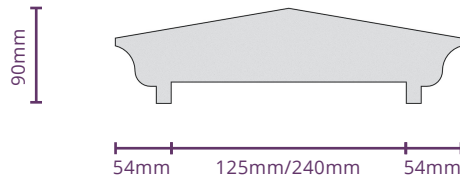

KEYSTONE INDUSTRIES™

FENCE CAPPING SELECTION

Fence Capping Victorian

FC-VIC

Standard sizes:
125mm/240mm.
Custom size available on request.

Fence Capping Edwardian

FC-EDW

Standard sizes:
125mm/240mm.
Custom size available on request.

Fence Capping Georgian

FC-GOR

Standard sizes:
125mm/240mm.
Custom size available on request.

Fence Capping Plain

FC-PLN

Standard sizes:
125mm/240mm.
Custom size available on request.

70mm

Fence Capping French

FC-FRE

Standard sizes:
240mm.
Custom size available on request.

180mm

Fence Capping French Modern

FC-FM

Standard sizes:
240mm.
Custom size available on request.

180mm

ADDRESS