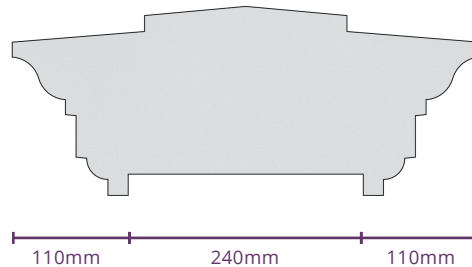

KEYSTONE INDUSTRIES™

FENCE CAPPING SELECTION

Fence Capping Victorian

FC-VIC

Standard sizes:
125mm/240mm.
Custom size available on request.

Fence Capping Edwardian

FC-EDW

Standard sizes:
125mm/240mm.
Custom size available on request.

Fence Capping Georgian

FC-GOR

Standard sizes:
125mm/240mm.
Custom size available on request.

Fence Capping Plain

FC-PLN

Standard sizes:
125mm/240mm.
Custom size available on request.

70mm

Fence Capping French

FC-FRE

Standard sizes:
240mm.
Custom size available on request.

180mm

Fence Capping French Modern

FC-FM

Standard sizes:
240mm.
Custom size available on request.

180mm

ADDRESS