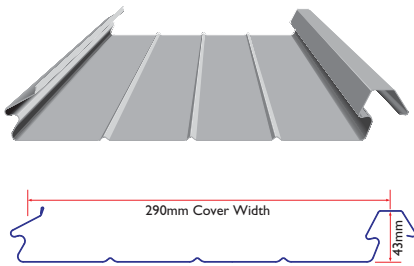

Stramit Sunset[®]
Patio Roof Panels

Stramit Sunset® Patio Roof Panels

Stramit Sunset® Patio Roof Panels were designed specially for the home improvement market, to make it easy to create stylish verandas, patios, barbecue areas and carports.

The unique design gives the underside of the roof a continuous surface, with no gaps between the panels, while the high gloss finish adds a touch of class. The absence of gaps also keeps out dust and insects, while the interlocking panels provide strength and a weather-tight seal.

This integrated patio roof system can be supplied with beams and accessories such as gutters, flashing and downpipes, as well as translucent panels in opal shade for natural lighting.

Manufactured from long-life, high tensile steel and finished in a range of COLORBOND® High Gloss colours, Stramit Sunset® Patio Roof Panels are a cost-effective way to add space and value to your home.

- **Flat panellised design**
enhanced aesthetic appeal
- **High tensile steel**
light weight and high strength
- **Fully tested**
complete load performance tables
- **Interlocking ribs**
enhanced security and appearance
- **1° minimum pitch**
low roof pitch and excellent drainage
- **290mm cover**
quick installation and easy handling
- **Interlocking panels**
strength and weather-resistance
- **Translucent panels**
natural illumination